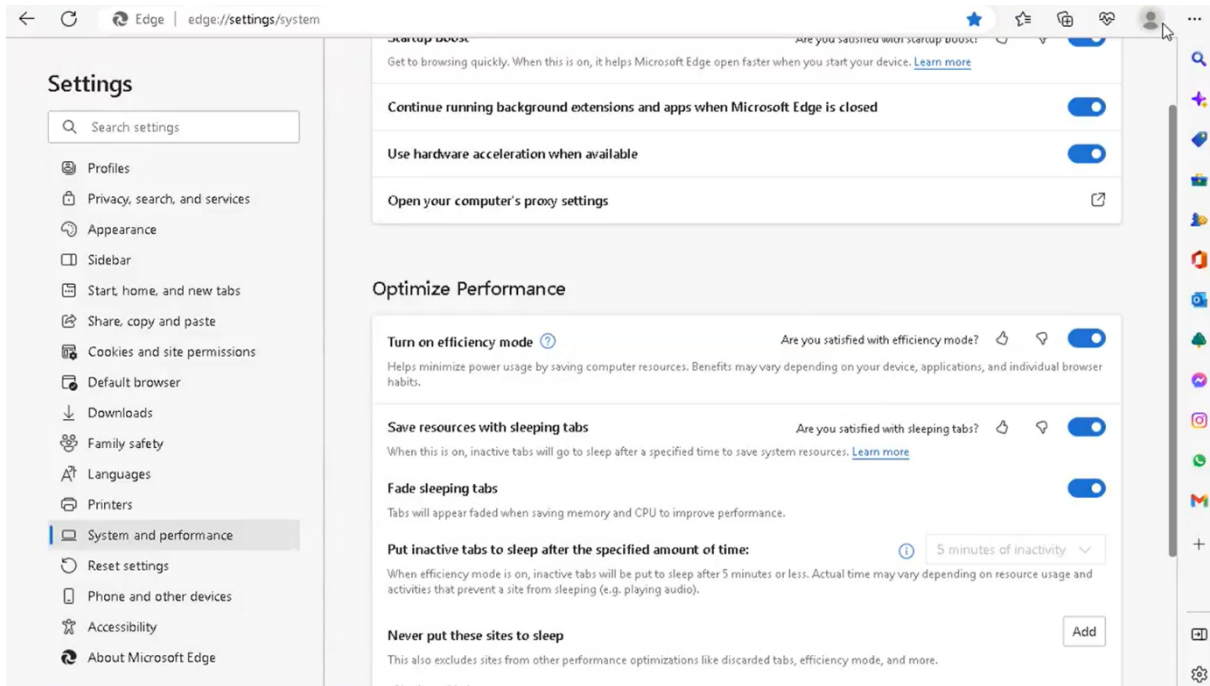

وحدة الخدمات الالكترونية