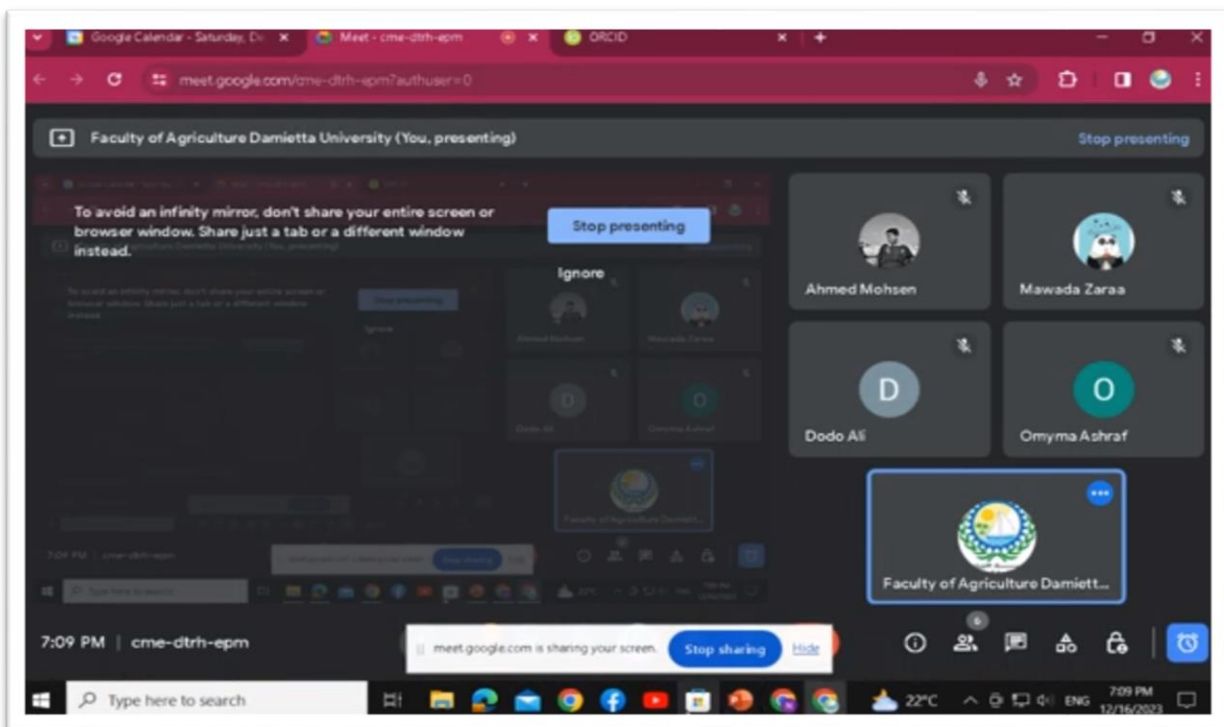

وحدة الخدمات الالكترونية