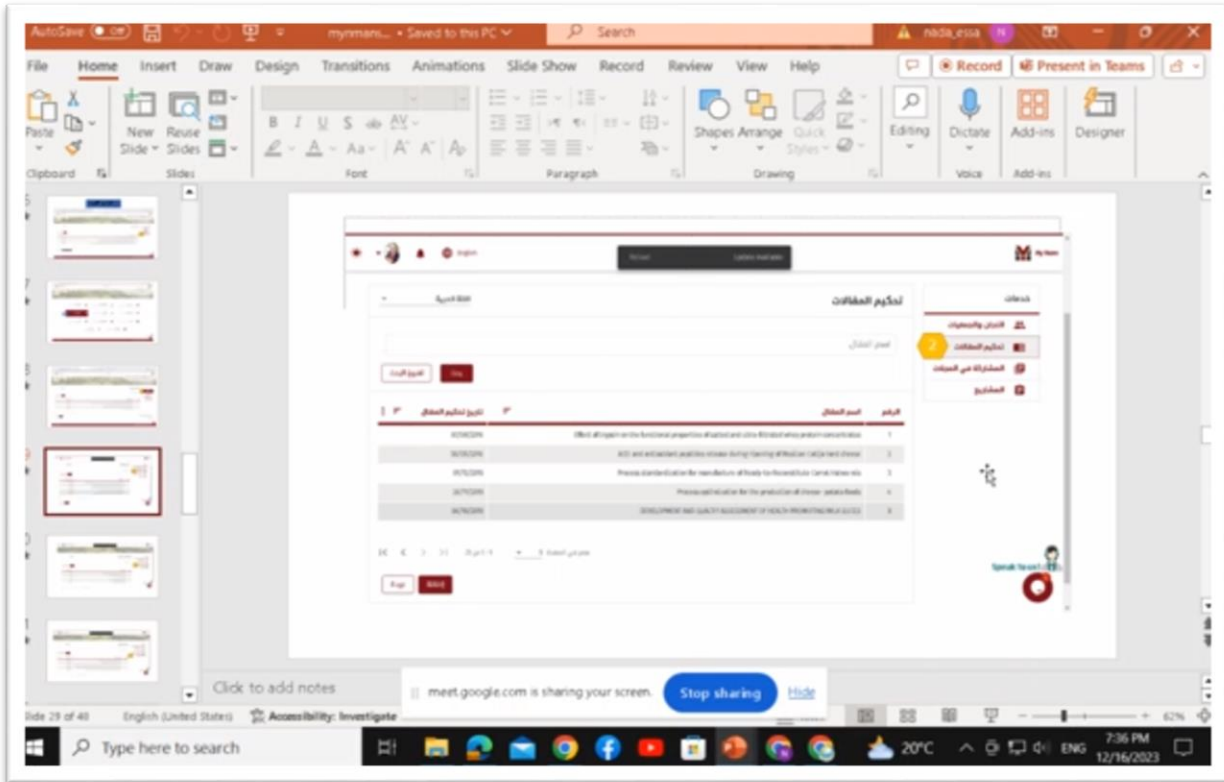

وحدة الخدمات الالكترونية