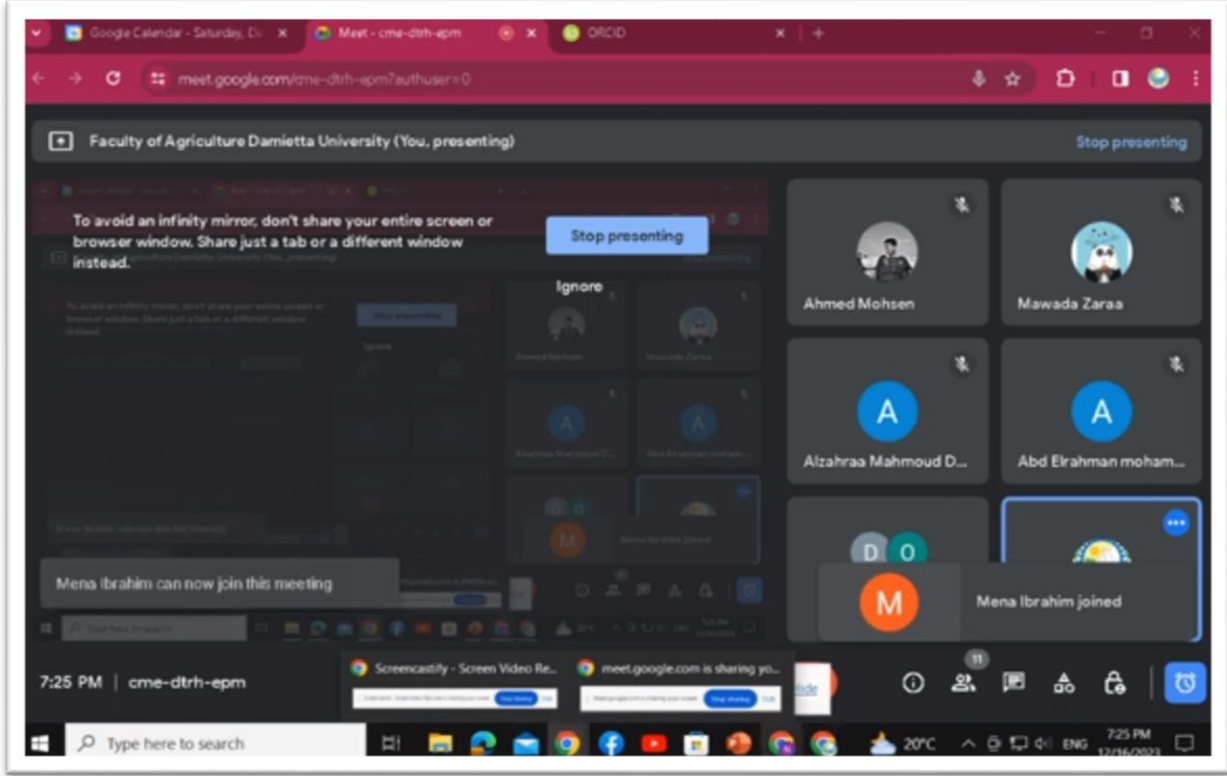

وحدة الخدمات الالكترونية

مدير وحدة الخدمات الالكترونية

المختص

أ.م. د/ إبراهيم طلعت الرطل